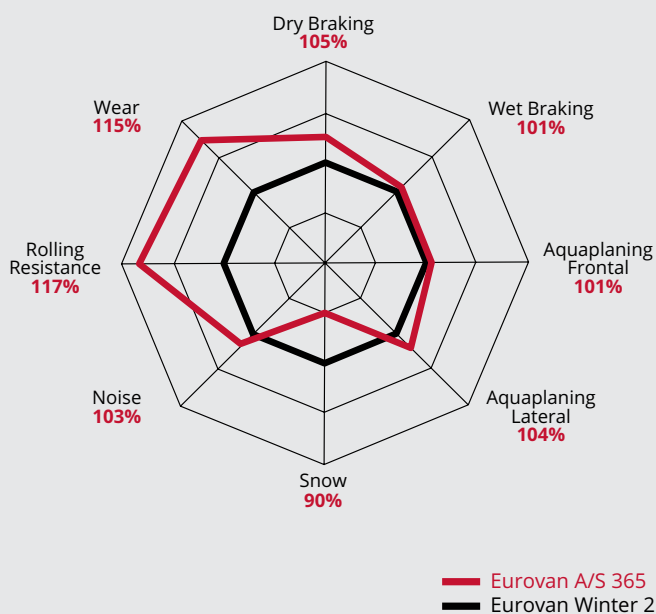

TYRE PERFORMANCE EUROVAN A/S 365 VS EUROVAN WINTER 2

Rim diameter	Size	Load / Speed Index	C	A	73/2
15"	195/70 R 15	104/102 R	C	A	73/2
	215/70 R 15	109/107 R	C	A	73/2
	225/70 R 15	112/110 R	C	A	73/2
16"	195/75 R 16	107/105 R	C	A	73/2
	205/75 R 16	110/108 R	C	A	73/2
	215/75 R 16	113/111 R	C	A	73/2
	195/65 R 16	104/102 T (100 T)	C	A	73/2
	205/65 R 16	107/105 T (103 H)	C	A	73/2
	215/65 R 16	109/107 T (106 T)	C	A	73/2
	225/65 R 16	112/110 R	C	A	73/2
	235/65 R 16	115/113 R	C	A	73/2
	195/60 R 16	099/097 H	C	A	73/2

Legend: C, A, Outside noise / in decibels